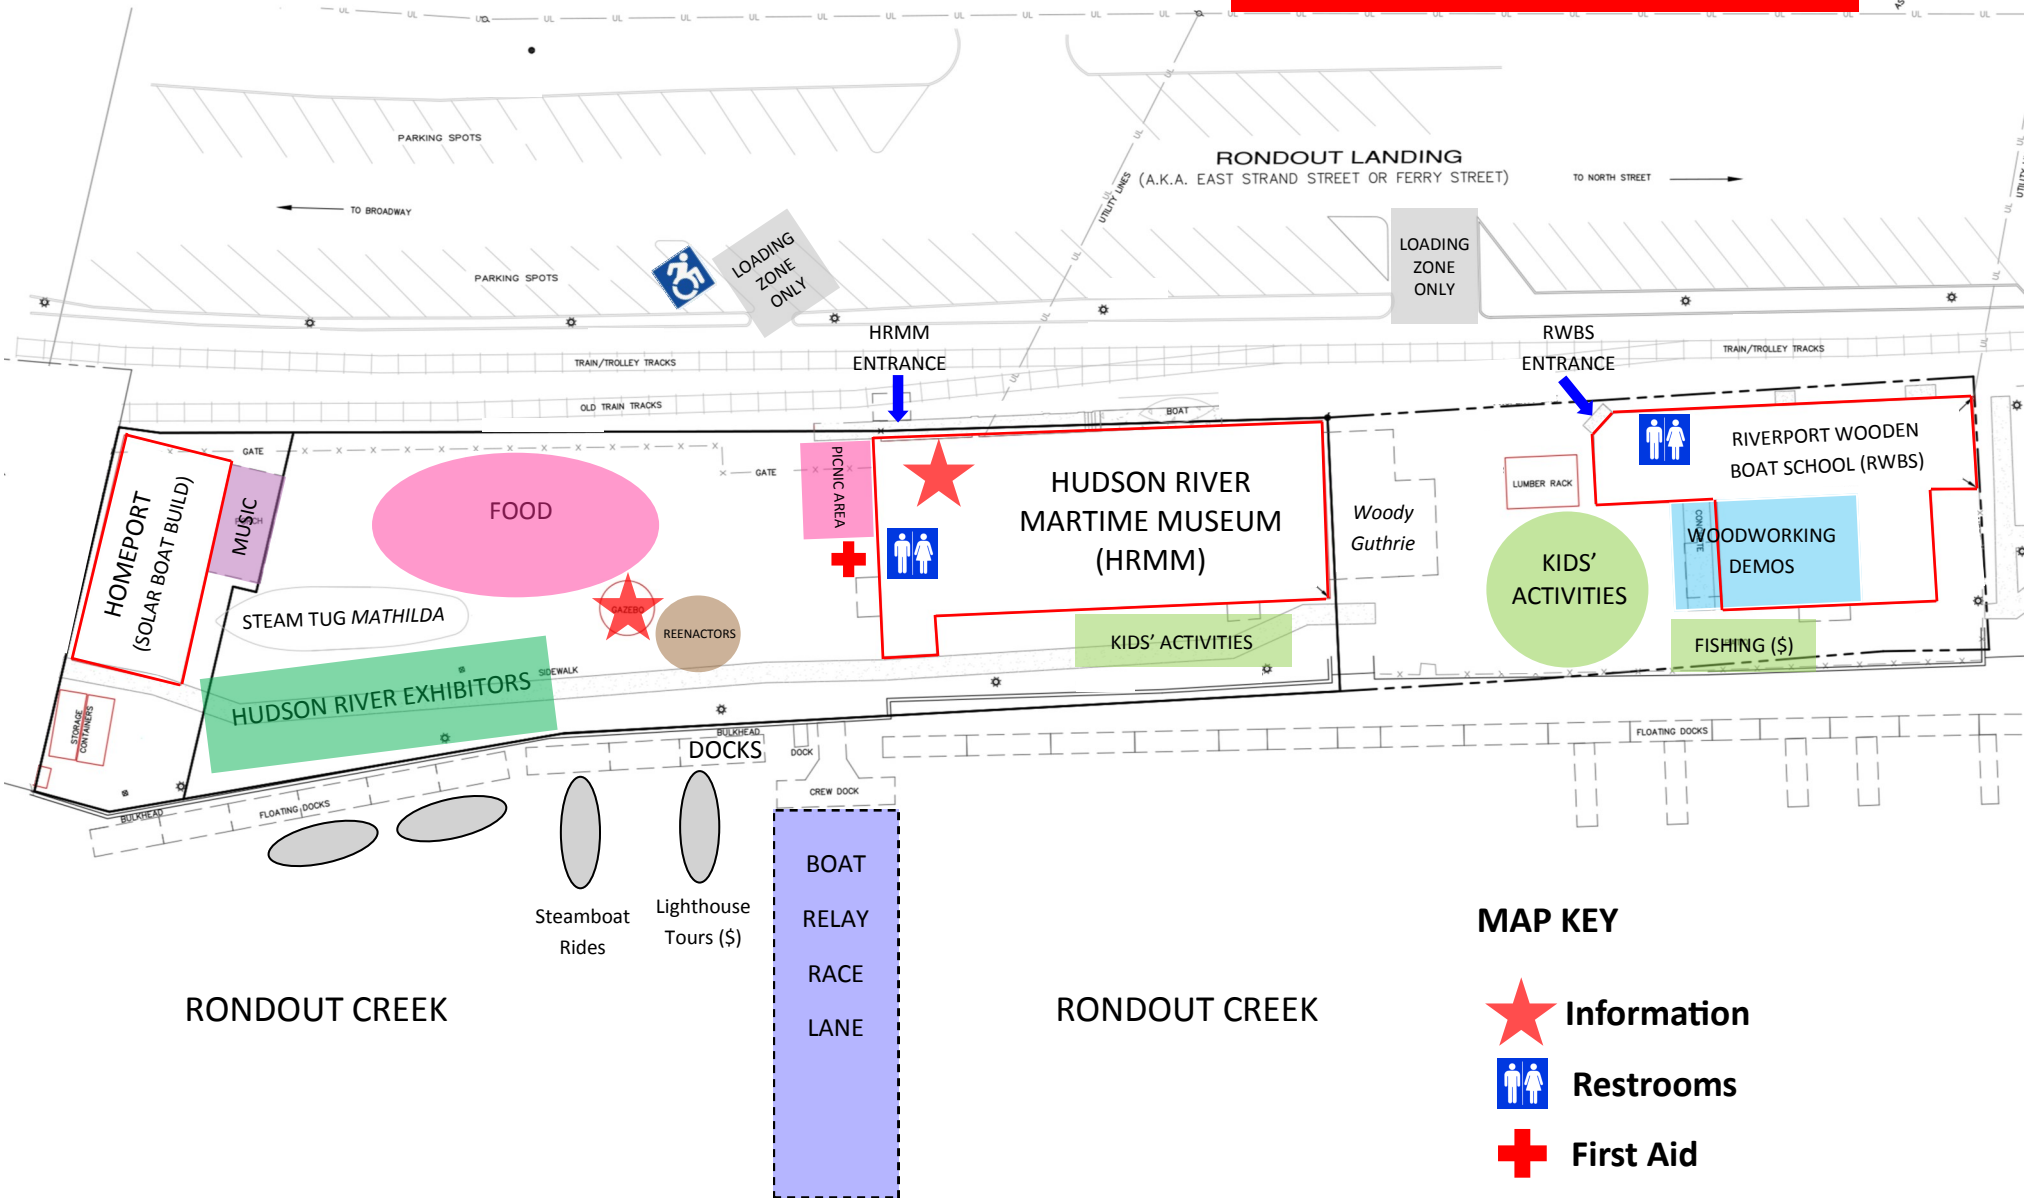

THE HUDSON RIVER MARITIME MUSEUM'S ANNUAL HUDSON RIVER DAY

FEATURING

HUDSON RIVER BOATBUILDING CHALLENGE

NATIONAL BOATBUILDING CHALLENGE

BUILD & SPONSORS TENT

RONDOUT CREEK

RONDOUT CREEK

BOAT RELAY RACE LANE

Steamboat Rides
Lighthouse Tours ($)

HOMEPORT (SOLAR BOAT BUILD)
MUSIC
FOOD
STEAM TUG MATHILDA
HUDSON RIVER EXHIBITORS
PICNIC AREA
HRMM ENTRANCE
HUDSON RIVER MARITIME MUSEUM (HRMM)
KIDS' ACTIVITIES
WOODY GUTHRIE
RWBS ENTRANCE
RIVERPORT WOODEN BOAT SCHOOL (RWBS)
WOODWORKING DEMOS
KIDS' ACTIVITIES
FISHING ($)

PARKING SPOTS
LOADING ZONE ONLY
TRAIN/TROLLEY TRACKS
OLD TRAIN TRACKS
GATE
TO BROADWAY
TO NORTH STREET
LOADING ZONE ONLY

DOCKS
CREW DOCK
FLOATING DOCKS